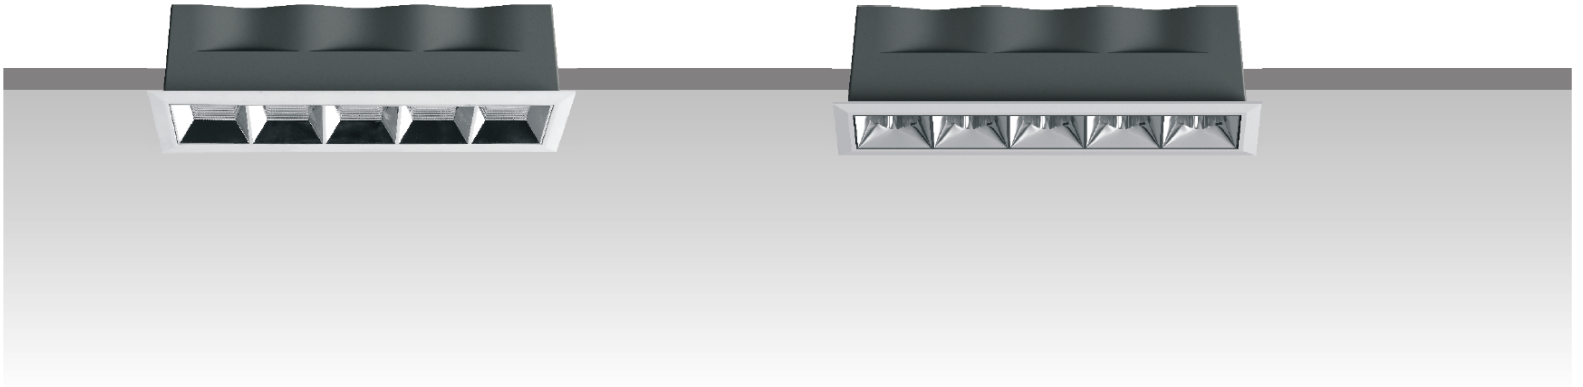

**Beam**

Suqare 55°\*55°

**Chip**

SMD

1 LED | 3W

3 LED | 6W

4 LED | 10W

5 LED | 12W